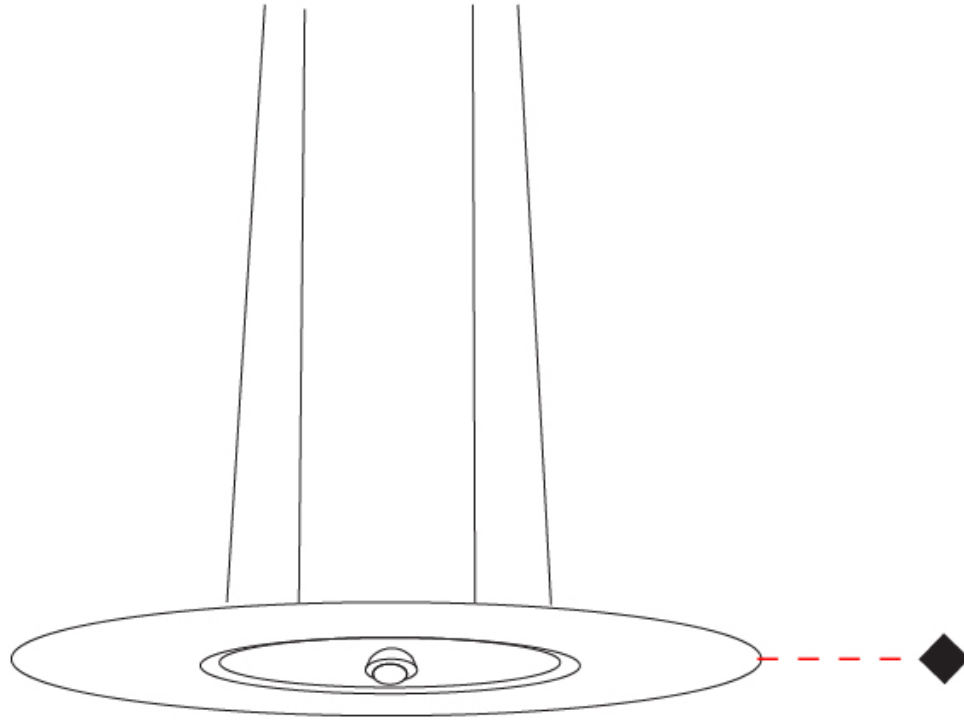

PASSEPARTOUT SUSPENSION

D31022- : D31022-MGD

PROJECT _____

TYPE _____

SPECIFIER _____

QUANTITY _____

DATE _____

D