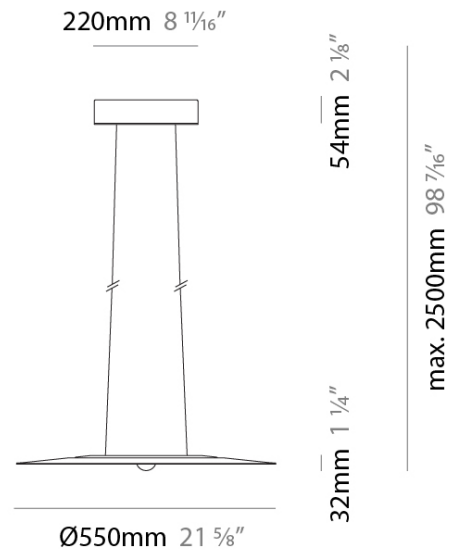

PROJECT	_____
TYPE	_____
SPECIFIER	_____
QUANTITY	_____
DATE	_____

PASSEPARTOUT SUSPENSION

D31022- : D31022-MGD

base number

1. To build a product code in our configurator select the specify button on the base model # product page
2. To build a manual product code on this datasheet choose from the options listed below in blue font and add the suffix to the base model #

GENERAL

Series: Passepartout
Partner: Cini & Nils
Division: Design
Installation: Suspension
Product Type: Pendant
Mounting Location: Ceiling
Light Distribution: Direct

PHYSICAL

Shape: Round
Diameter (mm): 550
Diameter (in): 21 5/8
Height (mm): 32
Height (in): 1 1/4
Max. Overall Height (mm): 2500
Max. Overall Height (in): 98 7/16
Weight (kg): 6.3
Weight (lbs): 5.07
Fixture Material: Aluminum

ELECTRICAL

Lamp Type: LED
Input Wattage (W): 29
Total Output Wattage (W): 12.6 (Dir) / 14.9 (Ind)
Dimming: Tri-Mode (Non-Dimming and Phase Dimming (120Vac only) and 0-10V Dimming)
Driver Included: Yes
Driver Location: Integrated
Driver Type: Constant Current - Universal
Driver Class: Class 1
Input Voltage (V): 120 - 277
Constant Current (mA): 350
Upon Request: Non-dimming / 0-10Vdc dimming / Phase dimming @120Vac only / 277Vac

LED

Color Temperature (°K): 2800
Nominal Lumen (lm): 2800
CRI: >90 CRI
Lamp Life (hrs): 50000

RATINGS AND CERTIFICATIONS

Certified By: Certified for North American Standards
IP rating: IP20